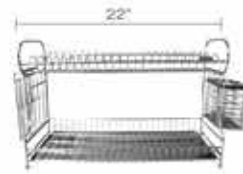

PACKAGE E

STAINLESS STEEL KITCHEN DISHRACK

RBA-DR01-SS

Stainless Steel Kitchen Dishrack

• Product Size:
L560 x W230 x H360mm

LP WM RM578 EM RM608

NOW ONLY WM RM338

EM RM355