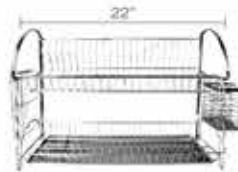

RBA-DR03-SS

Stainless Steel Kitchen Dishrack

• Product Size:
L575 x W253 x H405mm

LP WM RM608 EM RM638

NOW ONLY WM RM368

EM RM386